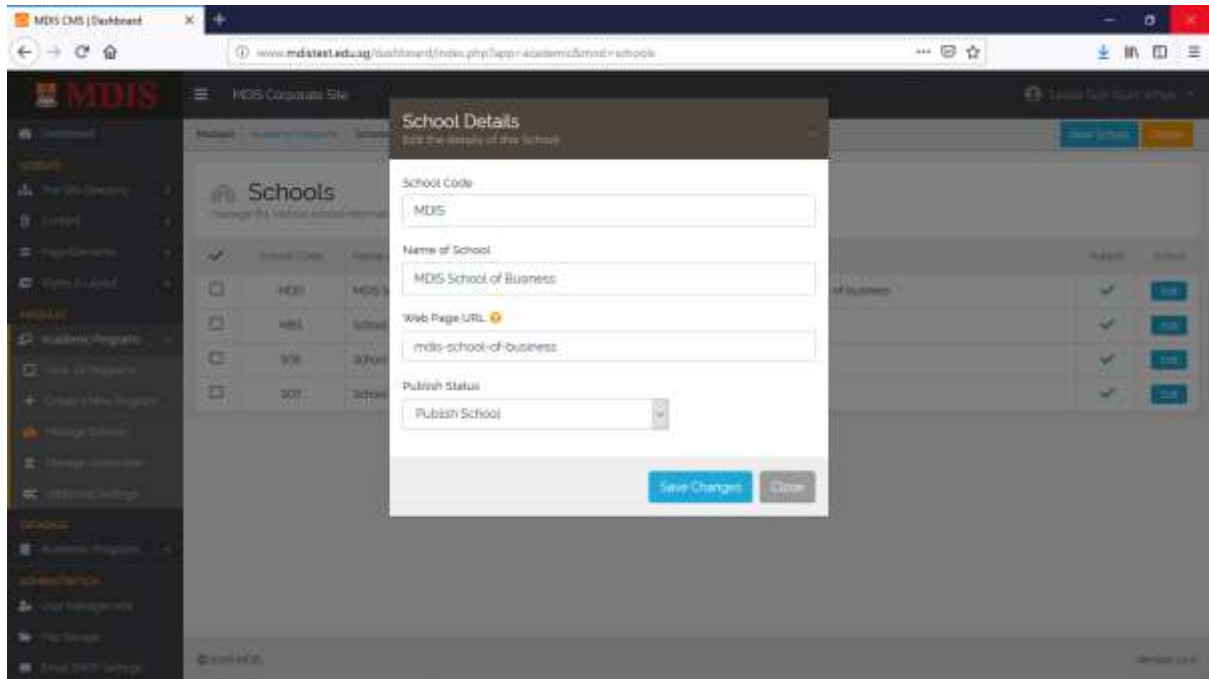

Similarly, to manage a University, navigate to

*MODULES > ACADEMIC PROGRAMS > MANAGE UNIVERSITIES*

Click on **NEW SCHOOL** to bring up a modal where you can key in information on a new school

<input type="checkbox"/>	School Code	Name of School	Page URL	Publish	Action
<input type="checkbox"/>	MDG	MDIS School of Business	mdis-school-of-business	<input checked="" type="checkbox"/>	<a href="#">Edit</a>
<input type="checkbox"/>	MBS	School of Business and the Arts	mdis-school	<input checked="" type="checkbox"/>	<a href="#">Edit</a>
<input type="checkbox"/>	SOE	School of Engineering	soe-school	<input checked="" type="checkbox"/>	<a href="#">Edit</a>
<input type="checkbox"/>	SOT	School of Information Technology	is-school	<input checked="" type="checkbox"/>	<a href="#">Edit</a>

Clicking on the **EDIT** button brings up the same modal with information on the respective School

<input type="checkbox"/>	University Code	Name of University	Page URL	Publish	Action
<input type="checkbox"/>	MDG	Management Development Institute of Singapore	about-mdis	<input checked="" type="checkbox"/>	<a href="#">Edit</a>
<input type="checkbox"/>	NTU	Nanyang Technological University	nanyang-technological-university	<input checked="" type="checkbox"/>	<a href="#">Edit</a>
<input type="checkbox"/>	NUS	National University of Singapore	national-university-of-singapore	<input checked="" type="checkbox"/>	<a href="#">Edit</a>
<input type="checkbox"/>	SM	Singapore Institute of Management	sim-university	<input checked="" type="checkbox"/>	<a href="#">Edit</a>